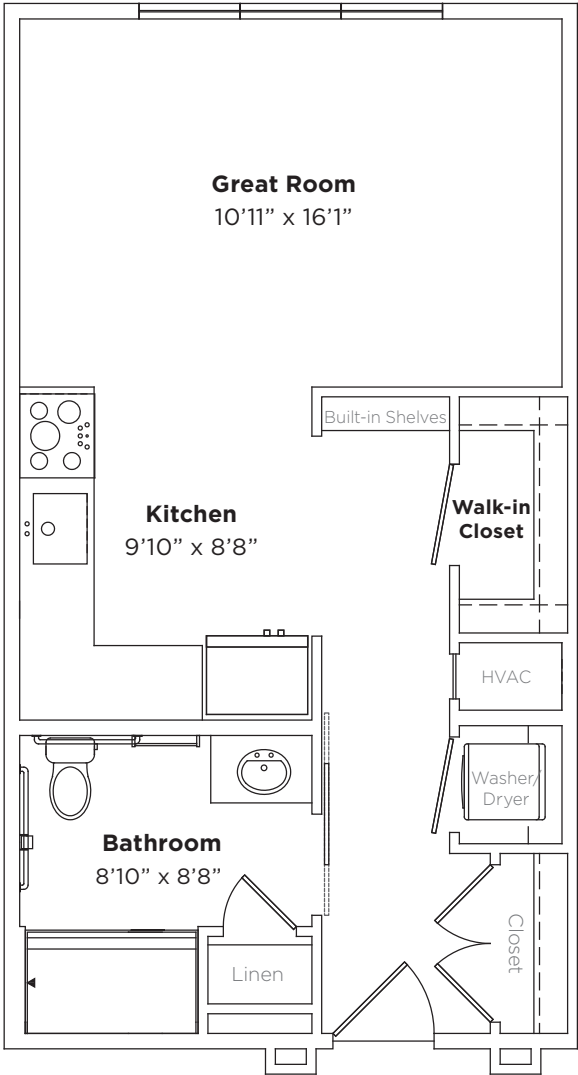

# Mercer

Studio, 1 Bath    Approximately 527 sq. ft.

---

# Forrestal

1 Bedroom, 1 Bath    Approximately 701 sq. ft.

# Nassau

1 Bedroom, Den, 1 Bath Approximately 900 sq. ft.

---

# Windsor

1 Bedroom, Den, 1 1/2 Bath Approximately 952 sq. ft.