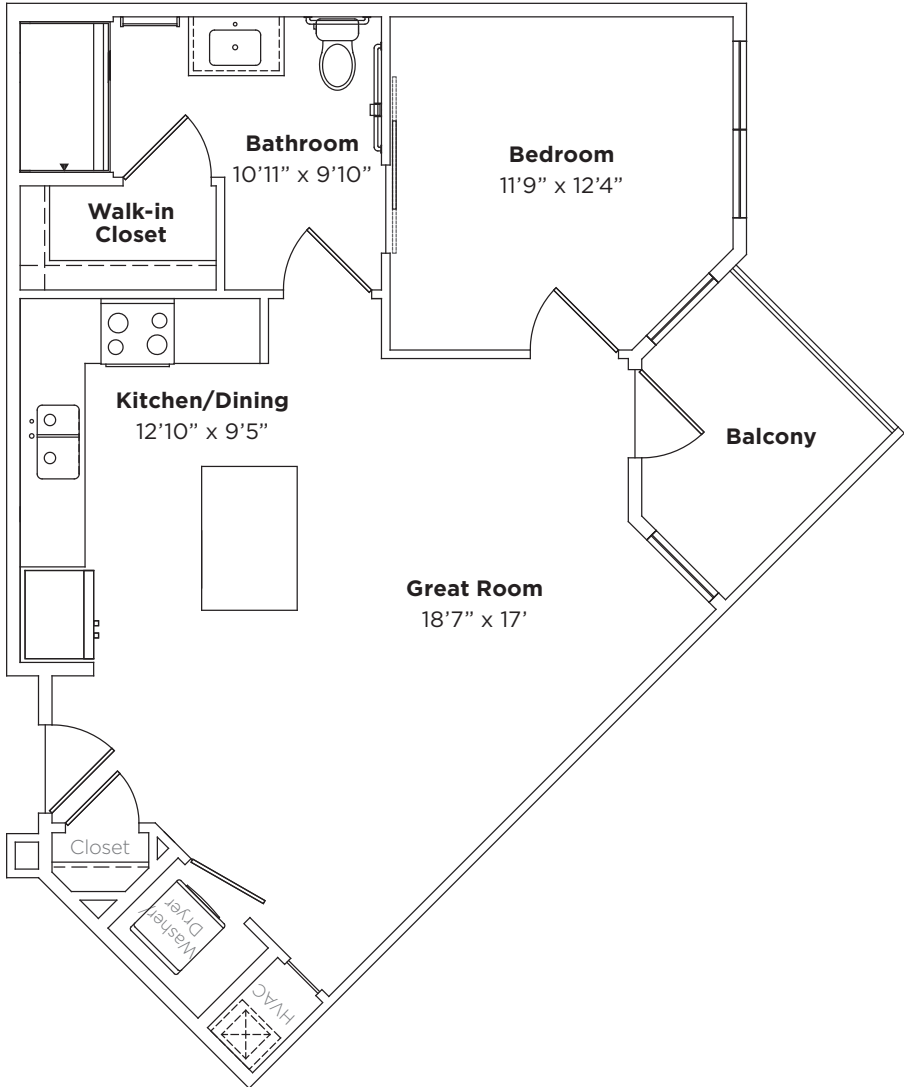

# Mercer

Studio, 1 Bath    Approximately 527 sq. ft.

---

# Forrestal

1 Bedroom, 1 Bath    Approximately 701 sq. ft.

# Wicoff

1 Bedroom, 1 Bath    Approximately 773 sq. ft.

---

# Millstone

1 Bedroom, Den, 1 Bath Approximately 796 sq. ft.