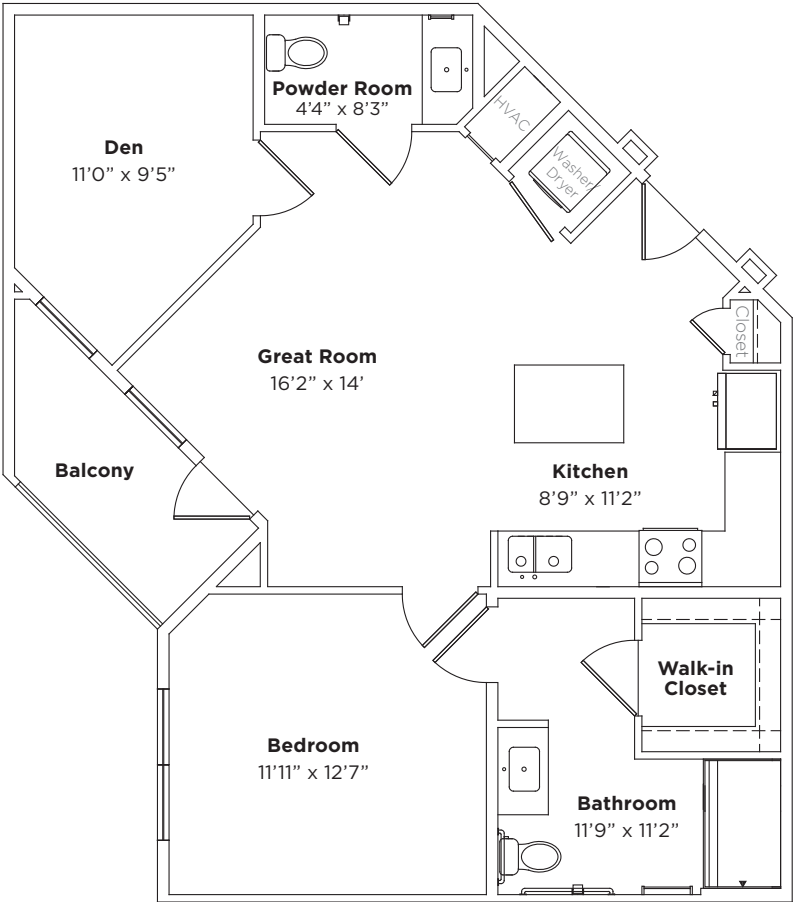

# Mercer

Studio, 1 Bath    Approximately 527 sq. ft.

---

# Nassau

1 Bedroom, Den, 1 Bath Approximately 900 sq. ft.

---

# Windsor

1 Bedroom, Den, 1 1/2 Bath Approximately 952 sq. ft.