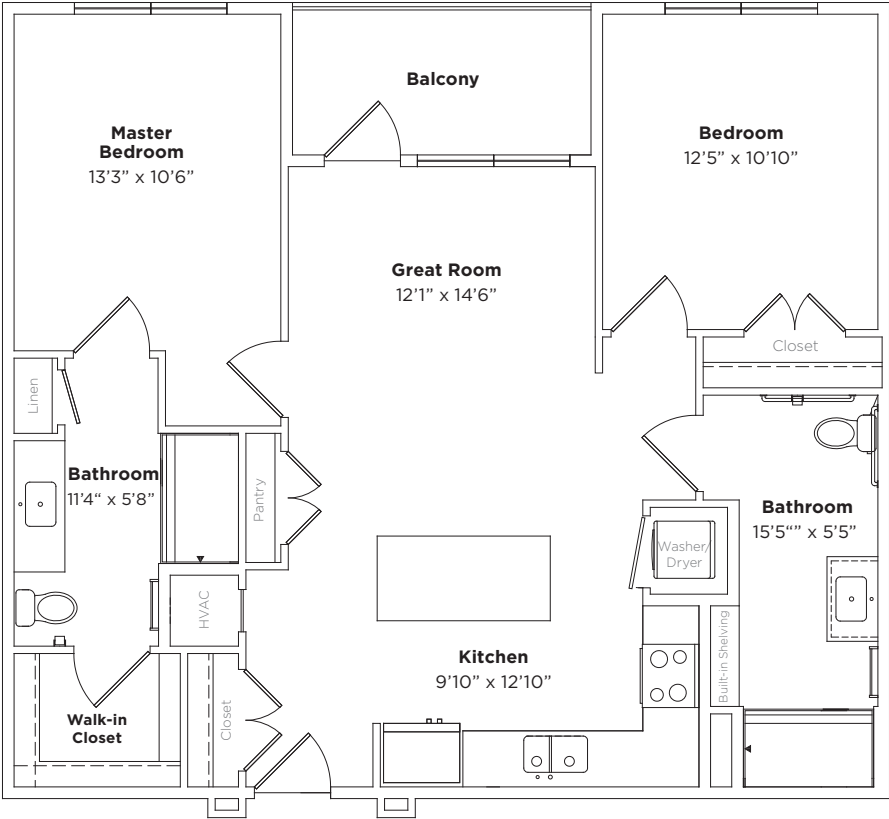

# Mercer

Studio, 1 Bath    Approximately 527 sq. ft.

---

# Windsor

1 Bedroom, Den, 1 1/2 Bath Approximately 952 sq. ft.

# Carnegie

2 Bedroom, 2 Bath Approximately 1,104 sq. ft.

---

# Westminster

2 Bedroom, 2 Bath Approximately 1,131 sq. ft.

OVATION-WORTHY  
*Lifestyle*

HOW YOU WANT TO LIVE.  
WHERE YOU WANT TO LIVE.

609-537-8000

1 Riverwalk | Plainsboro, NJ 08536

[ovationatriverwalk.com](http://ovationatriverwalk.com)