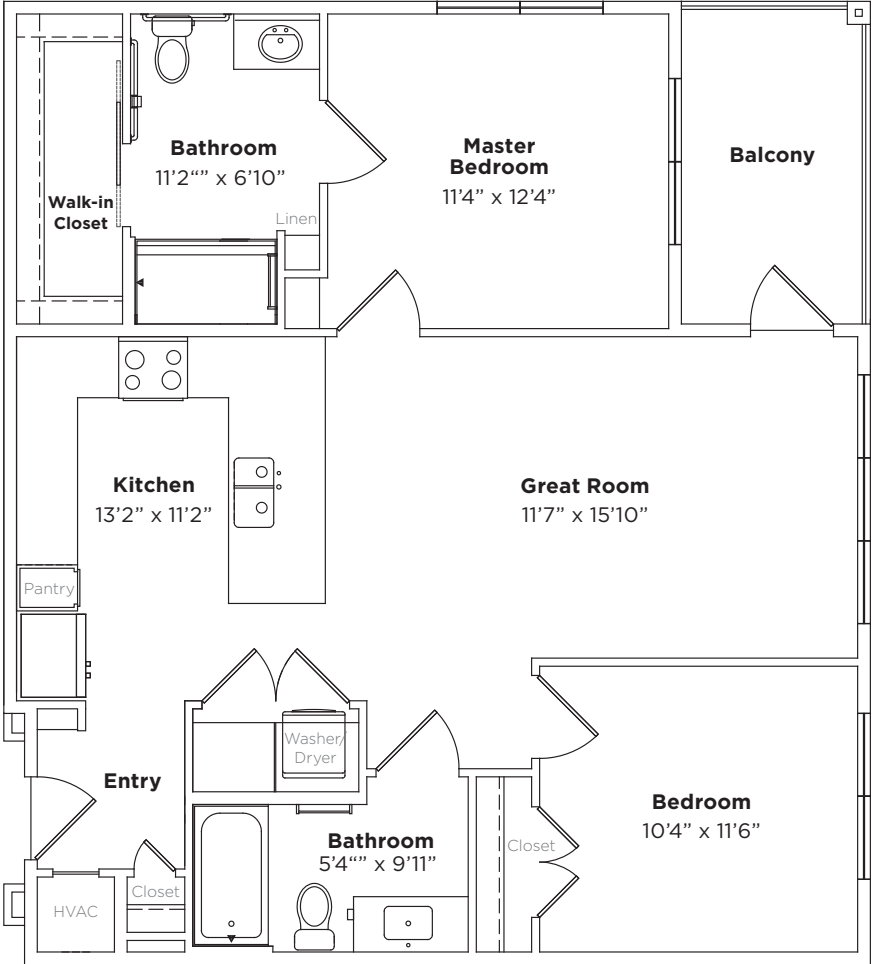

# Mercer

Studio, 1 Bath    Approximately 527 sq. ft.

---

# Windsor

1 Bedroom, Den, 1 1/2 Bath Approximately 952 sq. ft.

# Carnegie

2 Bedroom, 2 Bath Approximately 1,104 sq. ft.

---

# Westminster

2 Bedroom, 2 Bath Approximately 1,131 sq. ft.

OVATION-WORTHY  
*Lifestyle*

HOW YOU WANT TO LIVE.  
WHERE YOU WANT TO LIVE.

609-537-8000

1 Riverwalk | Plainsboro, NJ 08536

[ovationatriverwalk.com](http://ovationatriverwalk.com)