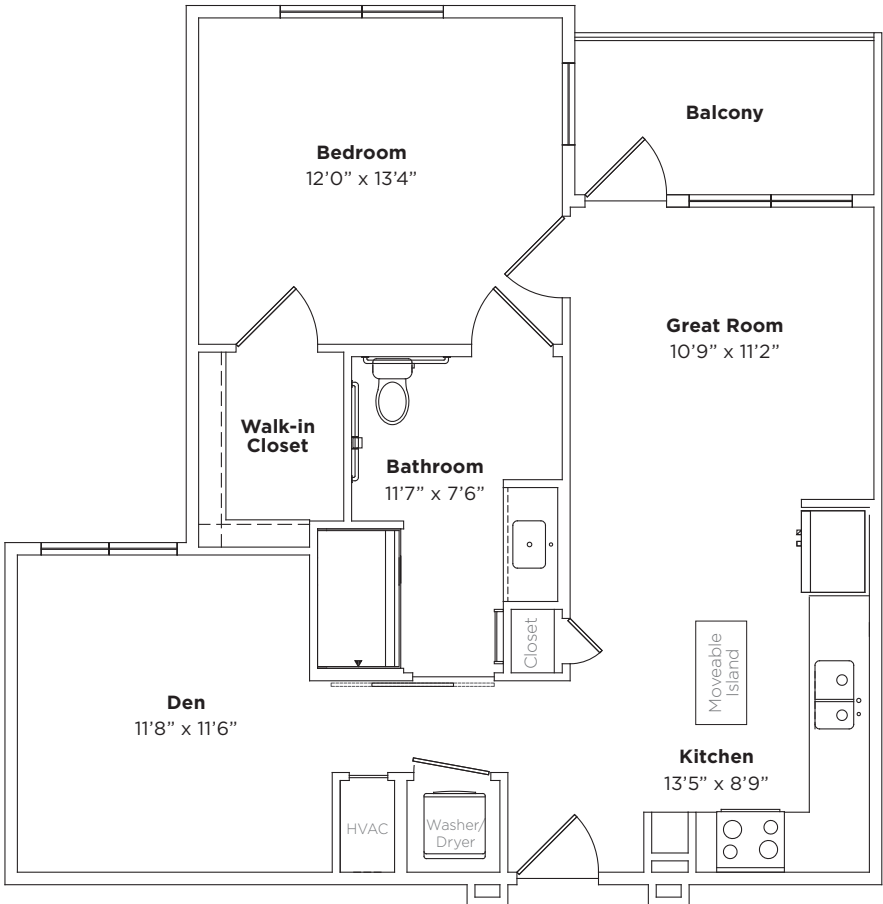

# Mercer

Studio, 1 Bath    Approximately 527 sq. ft.

---

# Millstone

1 Bedroom, Den, 1 Bath Approximately 796 sq. ft.

# Nassau

1 Bedroom, Den, 1 Bath Approximately 900 sq. ft.

---

# Windsor

1 Bedroom, Den, 1 1/2 Bath Approximately 952 sq. ft.