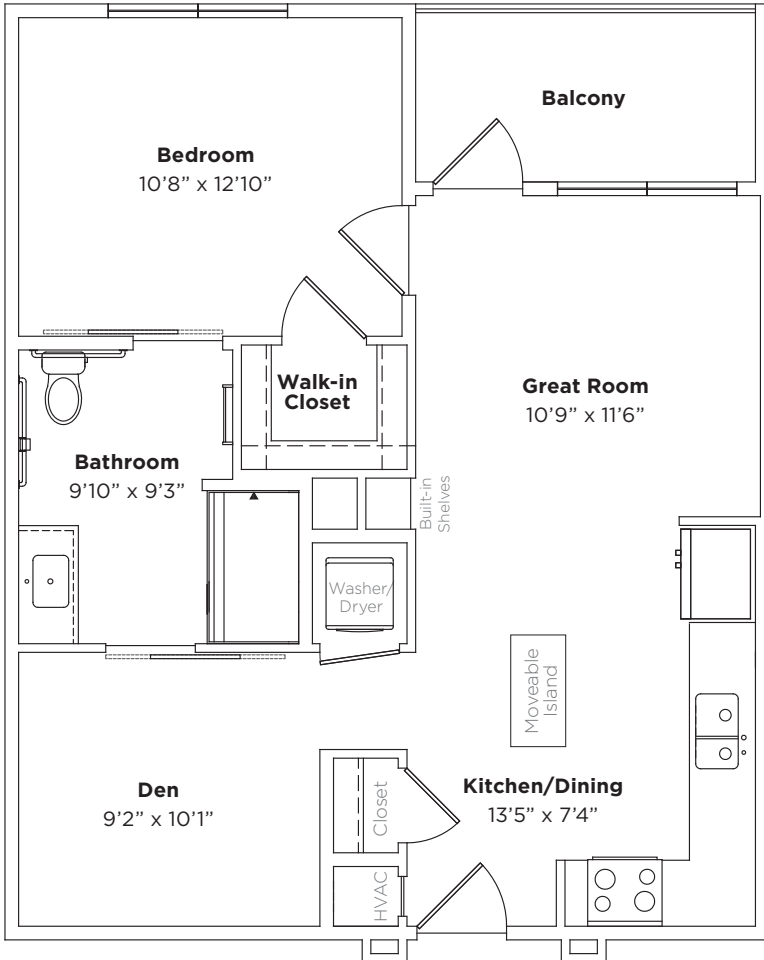

# Mercer

Studio, 1 Bath    Approximately 527 sq. ft.

---

# Forrestal

1 Bedroom, 1 Bath    Approximately 701 sq. ft.

# Wicoff

1 Bedroom, 1 Bath    Approximately 773 sq. ft.

---

# Millstone

1 Bedroom, Den, 1 Bath Approximately 796 sq. ft.