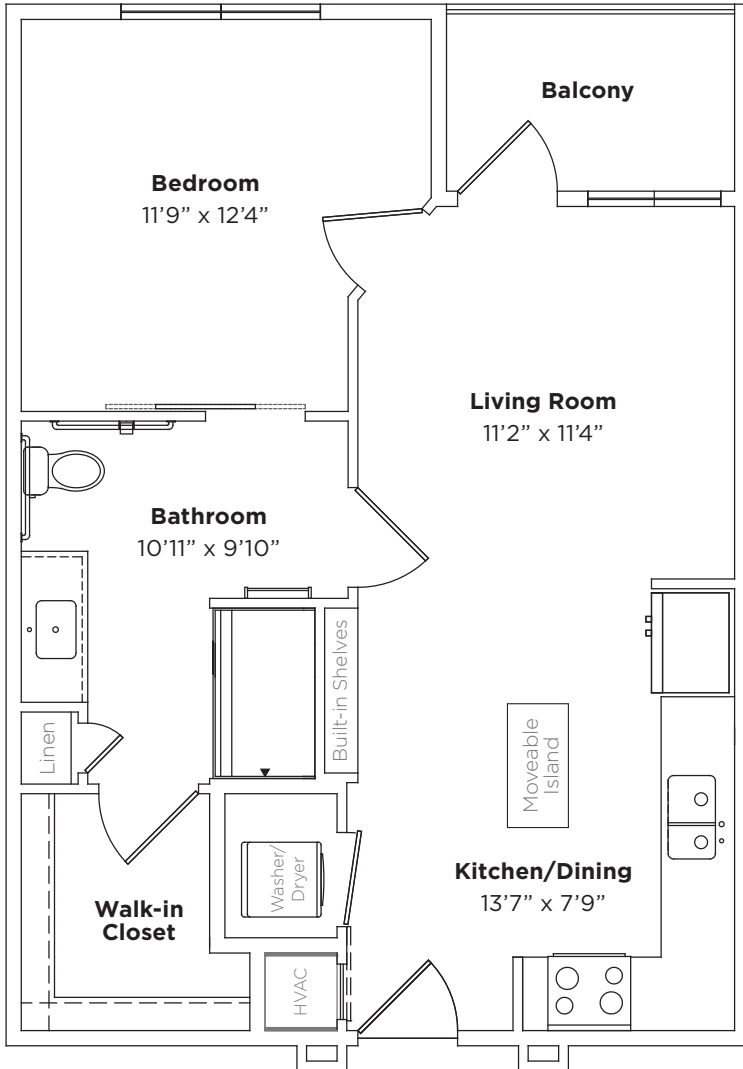

# Mercer

Studio, 1 Bath    Approximately 527 sq. ft.

---

# Forrestal

1 Bedroom, 1 Bath    Approximately 701 sq. ft.

# Wicoff

1 Bedroom, 1 Bath    Approximately 773 sq. ft.

---

# Millstone

1 Bedroom, Den, 1 Bath Approximately 796 sq. ft.